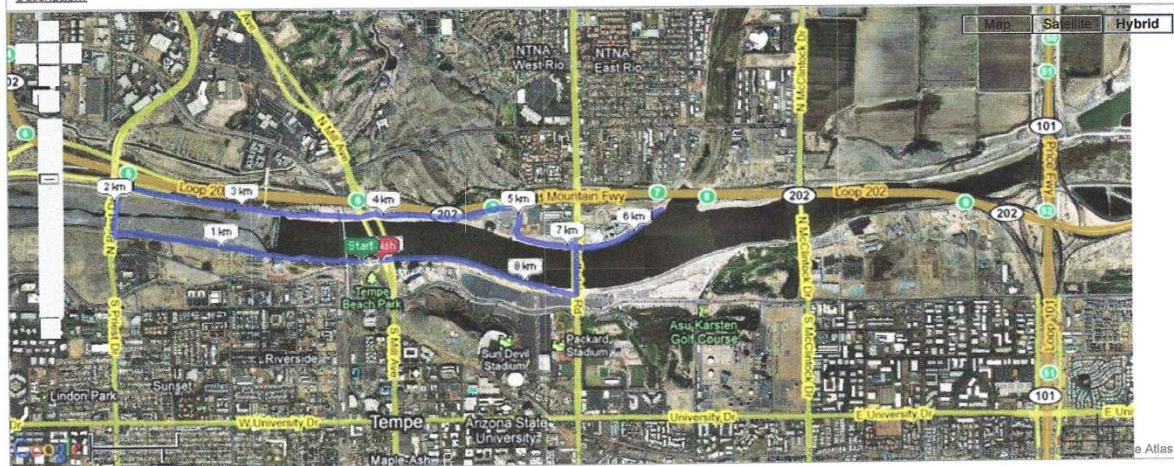

A Race for Maggie's Place presented by Amon Maternity

EMS has been arranged, we have 10-15 port-a-potties coming, and our timing company is Sierra Adventure Sports. We will be marking the course with chalk and cones/signs. There will be two course water stations.

WE ARE CHANGING OUR WALK ROUTE
AND RUNNING THE 9K ABOVE THE DCB
SITE TO AVOID CONFLICT.

Search

View Route

Name: MP9K 3K walk alternative
Rating: unrated
Distance: 1.91 miles / 3.07 km
Location: Start: Tempe Beach Park
Tempe Town Lake - Tempe, AZ, US
Attributes: out & back, all flat, paved path
Description:

Total climb: 0 feet / 0 m
Total elevation change: 0 feet / 0 m

Added by Paul Kent on 10/6/2009

DISCLAIMER: USATF and the author of this route make no warranties as to the conditions, safety, distance accuracy, or suitability for running of this route. Run at your own risk!

Search

View Route

Name: MP9K 9K Route
Rating: unrated
Distance: 5.61 miles / 9.04 km
Location: Start: Tempe Beach Park
 Tempe Town Lake - Tempe, AZ, US
Attributes: loop, mostly flat, paved path
Description: