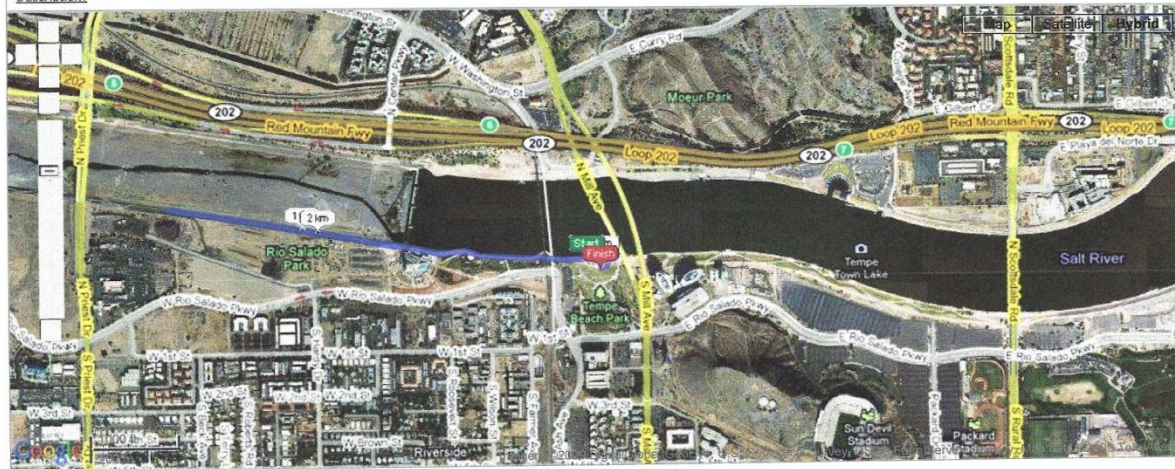

A Race for Maggie's Place presented by Amon Maternity

EMS has been arranged, we have 10-15 port-a-potties coming, and our timing company is Sierra Adventure Sports. We will be marking the course with chalk and cones/signs. There will be two course water stations.

WE ARE CHANGING OUR WALK ROUTE
AND RUNNING THE 9K ABOVE THE DCB
SITE TO AVOID CONFLICT.

Search

View Route

Name: MP9K 3K walk alternative
Rating: unrated
Distance: 1.91 miles / 3.07 km
Location: Start: Tempe Beach Park
Tempe Town Lake - Tempe, AZ, US
Attributes: out & back, all flat, paved path
Description:

Search

View Route

Name: MP9K 9K Route
Rating: unrated
Distance: 5.61 miles / 9.04 km
Location: Start: Tempe Beach Park
 Tempe Town Lake - Tempe, AZ, US
Attributes: loop, mostly flat, paved path
Description:

Total climb: 63 feet / 19 m
Total elevation change: 127 feet / 39 m

** We will change the route
 At the MARINA to be along
 the BOAT STORAGE DECKS and
 cross the BOAT RAMP. We will
 have VOLUNTEERS there to
 help if there is TRAFFIC.
 Added by Paul Kent on 2/24/2009*